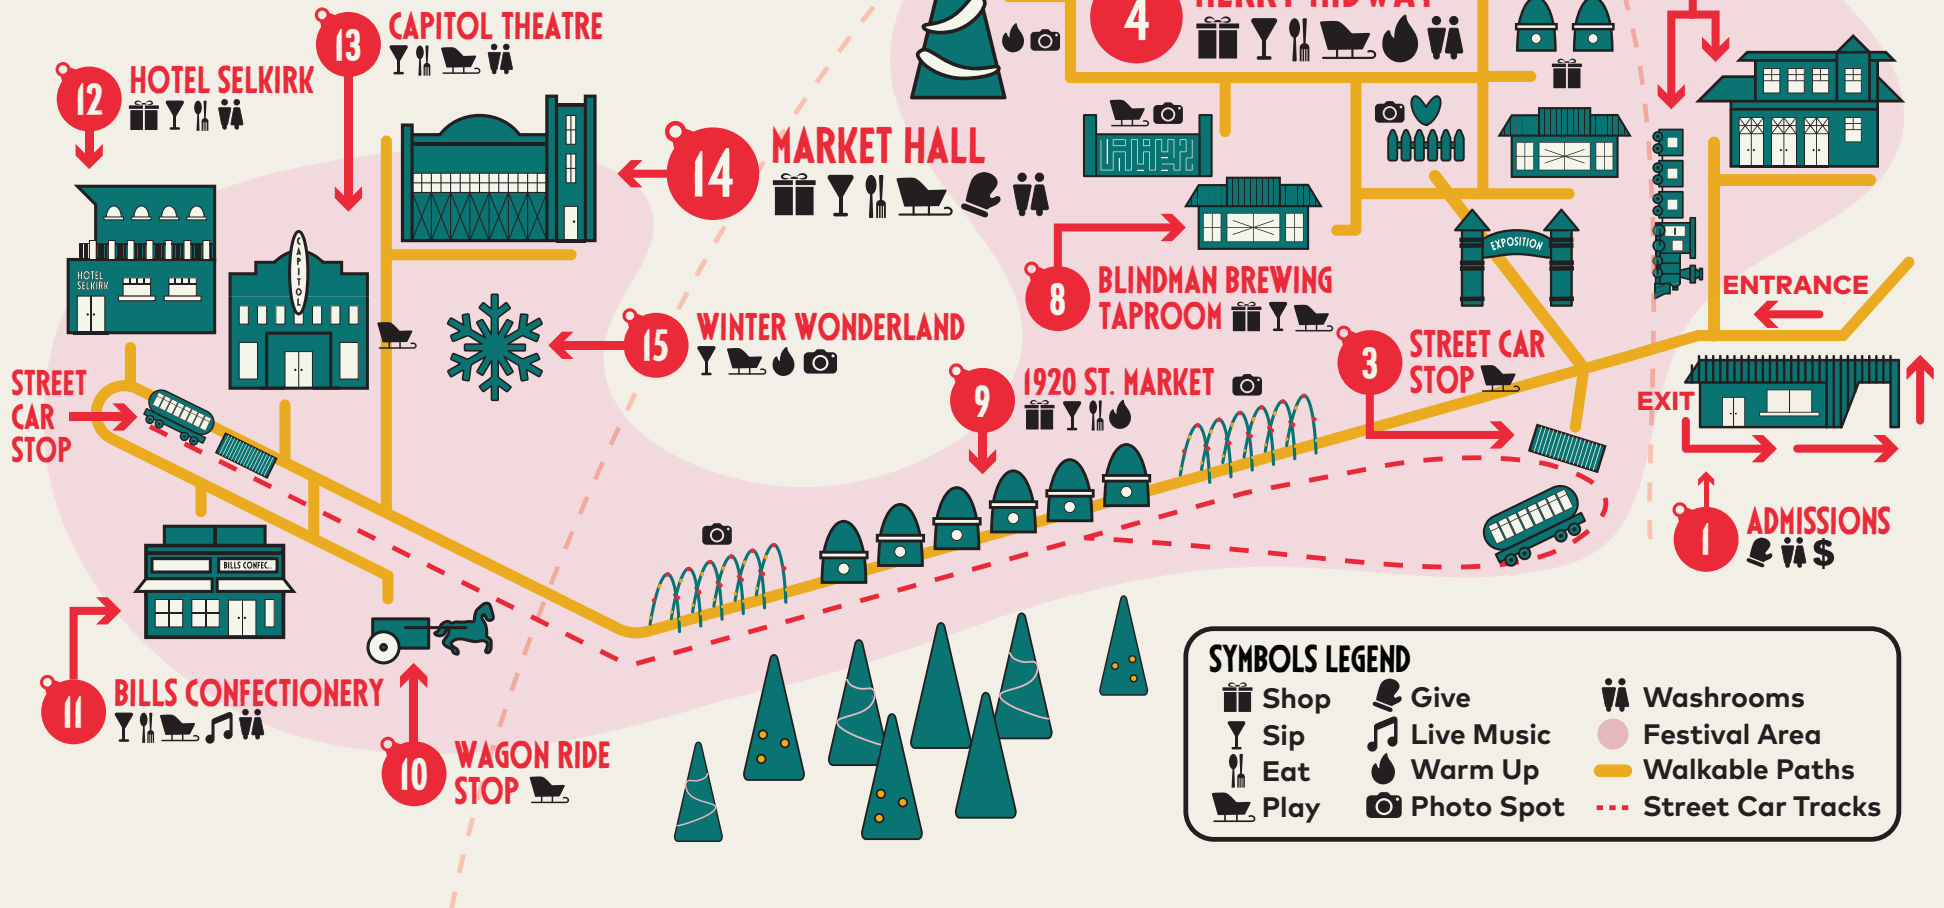

#YEGXMASMARKET **DIGITAL PROGRAM** XMAS MRKT YEG
FORT EDMONTON PARK
NOV 30 – DEC 17, 2023

 @yegxmasmarket

 facebook.com/yegxmasmarket

 yegxmasmarket.com

TABLE OF CONTENTS

3 SITE MAP

4 SPONSORS

5 EDMONTON
INTERNATIONAL
AIRPORT
CONTEST

6 SHOP

7 SIP

10 EAT

18 PLAY

19 WEEK 1
PROGRAM
NOV 30 – DEC 3

22 WEEK 2
PROGRAM
DEC 7 – DEC 10

25 WEEK 3
PROGRAM
DEC 14 – DEC 17

28 GIVE

SITE MAP

EXPERIENCES LEGEND

- 1 Admissions
- 2 Train Station
- 3 Street Car Stop
- 4 Merry Midway
- 5 Food + Bev Hall
- 6 Carousel
- 7 Frostys Funhouse
- 8 Blindman Brewing Tap...
- 9 1920 St. Market
- 10 Wagon Ride Stop
- 11 Bills Confectionery
- 12 Hotel Selkirk
- 13 Capitol Theatre
- 14 Market Hall
- 15 Winter Wonderland

SYMBOLS LEGEND

- | | | |
|------|------------|-------------------|
| Shop | Give | Washrooms |
| Sip | Live Music | Festival Area |
| Eat | Warm Up | Walkable Paths |
| Play | Photo Spot | Street Car Tracks |